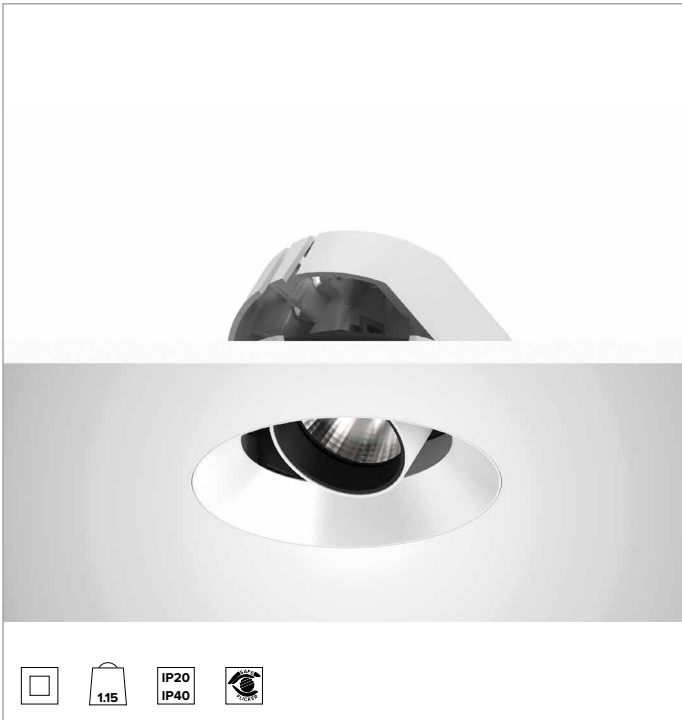

1T8581ELTR | CTEVO ARCHITECTURAL 160

Adjustable recessed LED projector in a trimless version

| | | 4000K | H(m) | D(m) | Emax(lx) |
|---------------|------------------|-------|---------|-------|----------|
| | | Ra90 | | 10° | |
| Fixture Power | 14W | 1 | 0.18 | 17661 | |
| Source Flux | 1221lm | 2 | 0.35 | 4415 | |
| Fixture Flux | 961lm | 3 | 0.53 | 1962 | |
| Efficacy | 68lm/W | 4 | 0.70 | 1104 | |
| TS1371 | Imax=14464cd/klm | Imax | 17661cd | 5 | 0.88 |
| | | | | | 706 |

CCT nominal: 4000K

Lifetime (L80/B10): >50000h tq +25°C

ILLUMINOTECHNICAL CHARACTERISTICS

NSP - precision optics with a black silicone cut off ring. Version with a convex faceted highly reflective anodised aluminium reflector and a holographic diffusion filter. UGR<19 (EN 12464-1).

Optic: REFLECTOR

Beam angles: NSP

Optical efficiency: 79%

Fixture flux: 961lm

Luminous efficacy: 68lm/W

Photobiological safety: Compliant with RG1 low risk group

MECHANICAL CHARACTERISTICS

Die-cast white painted anodised aluminium body and dissipator. White colour cover. The optical unit can be adjusted up to 40° on the vertical plane with a mechanical beam locking system and a graduated scale, and 358° on the horizontal plane. Trimless version with a load-bearing element for installation and finishing in plasterboard.

Colour and finish: Plaster white

Weight: 1.15Kg

Version: TRIMLESS

Degree of protection: IP20 for recessed part

Degree of protection: IP40 for exposed part

ELECTRICAL CHARACTERISTICS

Integrated electronic ON-OFF driver. Luminaire compliant with EN 60598-2-22 for power supply from a centralised emergency system CPSS (Central Power Supply System), not incorporated in the luminaire - high risk areas excluded. The default power and flux are 100% in AC and 100% in DC.