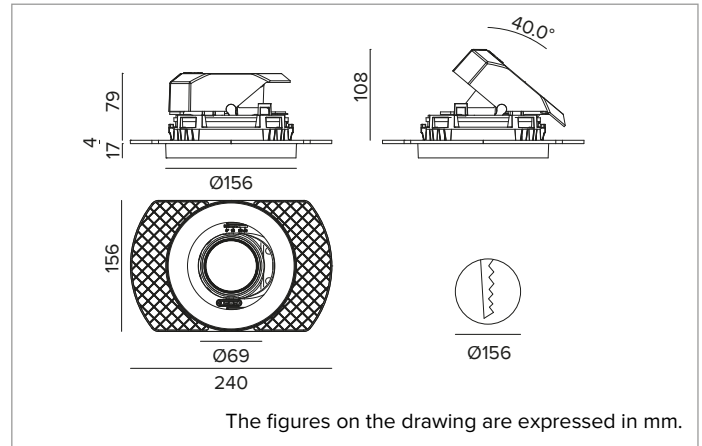

SOURCE

High efficiency Chip on Board LED Ra90. Ra80 on request.

Energy efficiency class: F

Nominal power: 12W

Nominal flux: 1221lm

Colour rendering index: 90

Rf: 90

Rg: 98

CCT nominal: 4000K

Lifetime (L80/B10): >50000h tq +25°C

ILLUMINOTECHNICAL CHARACTERISTICS

NSP - precision optics with a black silicone cut off ring. Version with a convex faceted highly reflective anodised aluminium reflector and a holographic diffusion filter. UGR<19 (EN 12464-1).

Optic: REFLECTOR

Beam angles: NSP

Optical efficiency: 79%

Fixture flux: 961lm

Luminous efficacy: 68lm/W

Photobiological safety: Compliant with RG1 low risk group

MECHANICAL CHARACTERISTICS

Die-cast white painted anodised aluminium body and dissipator. White colour cover. The optical unit can be adjusted up to 40° on the vertical plane with a mechanical beam locking system and a graduated scale, and 358° on the horizontal plane. Trimless version with a load-bearing element for installation and finishing in plasterboard.

Colour and finish: Plaster white

Weight: 1.15Kg

Version: TRIMLESS

Degree of protection: IP20 for recessed part

Degree of protection: IP40 for exposed part

ELECTRICAL CHARACTERISTICS

Integrated electronic ON-OFF driver. Luminaire compliant with EN 60598-2-22 for power supply from a centralised emergency system CPSS (Central Power Supply System), not incorporated in the luminaire - high risk areas excluded. The default power and flux are 100% in AC and 100% in DC.

Fixture Power: 14W

Power supply: 220-240Vac 50/60Hz

Insulation Class: CLASS 2

Type of driver / Control: ON-OFF

Driver included: YES

Class F: YES

SAFE FLICKER: PstLM=<1 and SVM=<0.4 (IEC TR 61547-1 and IEC TR 63158), to ensure a more comfortable and safe light

Ambient temperature: 0°C / +25°C

INSTALLATION

Quick tool-free mounting system for false ceiling installation from 0.5 to 30mm.

NOTES

110-277Vac version available on request.

WARRANTY

5 years.

WARNING

Luminaire designed for disposal/recycling at end-of-life. Replaceable (LED only) light source by a professional. Replaceable control gear by a professional.

Due to the technological evolution of the electronic components, the data provided may be updated, and as such, confirmation must be requested during the order process.

Luminous flux and power supply have +/-10% tolerances with respect to the indicated value. tq +25°C (CIE 121).

We reserve the right to make technical changes.

Targetti Sankey S.r.l.
Via Pratese, 164
50145 Firenze - Italy
Tel: +39 055 37911
targetti.com
targetti@targetti.com

CCIAA Firenze
Share Capital:
€ 500.000,00
VAT N. (IT):
01537660480
R.E.A: FI-275656

TARGETTI